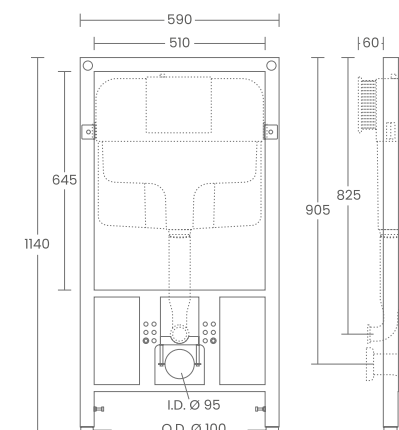

Concealed Cisterns With Full Frame
& Internal Fittings
L590 x W85 x H1140

Push Plate Options

O TYPE

Glossy Chrome

Q TYPE

Glossy Chrome

FEATURES

HYGIENIC

By offering assembly solutions that are concealed in the wall Orio concealed cistern enables easy cleaning without the clutter of visible connection pipe or intermediary hoses. The height gained by using wall-hung WC pan creates an empty space under the pan, making it very easy to clean.

QUIET

Thanks to the special filling group used inside, the concealed cistern works quietly. The Styrofoam cost provides extra insulation,

SAVES SPACE

As the cistern is concealed behind the wall and under the plaster work, you save precious space, resulting in a wider bathroom. With concealed in-wall installation solutions, space is saved and more living space is provided.

SAVES WATER

WC pan-cistern systems prevent unnecessary water consumption with their special bowl structures and concealed cistern float valves that ensure low water consumption. With its two-stage flush function, the concealed cistern results in water savings of up to 70% in the 2.5/4L and 3/6L options.

Concealed Cisterns With Half Frame
& Internal Fittings
L505 x W95 x H760