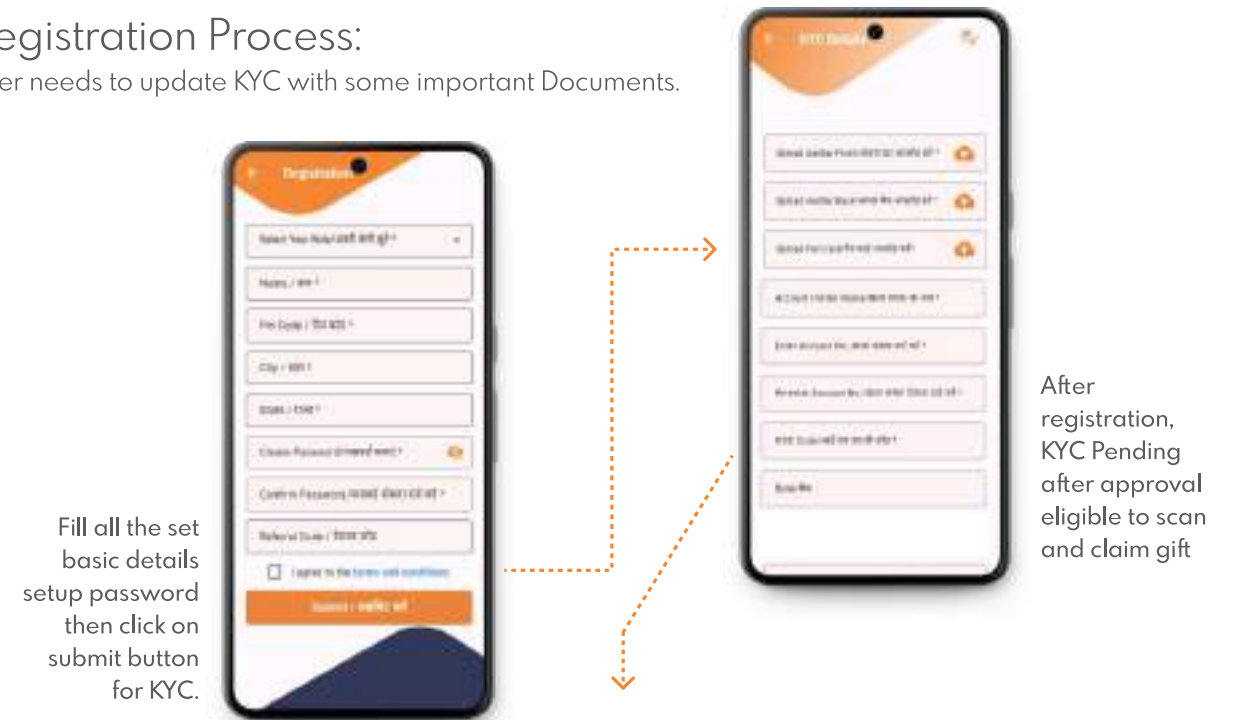

Download our app and register with:
Aadhar Number
Bank Details (for direct cashback transfers)

3. Withdraw Your Rewards

Once you reach 500 points = 500, you can withdraw directly to your bank account.
No waiting. No hassle.

Program Benefits:

- Instant Rewards for Every Product
- 100% Transparent Point System
- Fast Bank Withdrawals
- Special Bonuses & Contests
- Recognition & Appreciation from Team ORIO

Get Started Today:

Download the "Orio Plumber App" from Google Play Store
Complete your registration in just 2 minutes
Start scanning and start earning

Because You Deserve More:

At Orio, we believe "**Jab plumber khush, tab customer bhi khush!**" Let's grow together and celebrate your craftsmanship.

DOWNLOAD OUR PLUMBER APP

Login Process:

User can log in by entering their mobile number and password. If the user doesn't have a password, they can log in with an OTP as well.

Registration Process:

User needs to update KYC with some important Documents.

KYC User Details:

Post KYC Approval from the admin, the user will be able to claim the benefits. Once the KYC is approved, you can Scan the QR code