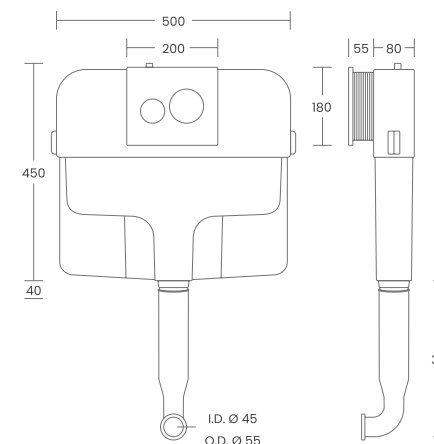

CONCEALED CISTERN

Dual Flush Concealed Cisterns
With Internal Fitting

Concealed Cisterns With Full Frame
& Internal Fittings
L590 x W85 x H1140

Push Plate Options

O TYPE

Glossy Chrome

Q TYPE

Glossy Chrome

FEATURES

HYGIENIC

By offering assembly solutions that are concealed in the wall Orio concealed cistern enables easy cleaning without the clutter of visible connection pipe or intermediary hoses. The height gained by using wall-hung WC pan creates an empty space under the pan, making it very easy to clean.

QUIET

Thanks to the special filling group used inside, the concealed cistern works quietly. The Styrofoam cost provides extra insulation,

SAVES SPACE

As the cistern is concealed behind the wall and under the plaster work, you save precious space, resulting in a wider bathroom. With concealed in-wall installation solutions, space is saved and more living space is provided.

SAVES WATER

WC pan-cistern systems prevent unnecessary water consumption with their special bowl structures and concealed cistern float valves that ensure low water consumption. With its two-stage flush function, the concealed cistern results in water savings of up to 70% in the 2.5/4L and 3/6L options.

Concealed Cisterns With Half Frame
& Internal Fittings
L505 x W95 x H760

Drainage Pipe

Concealed Cistern With Chrome Switch	₹ 7,585
Full Stand With Rack Bolt	₹ 5,900
Half Stand With Rack Bolt	₹ 2,950
Set of 4 Pcs Pipe	₹ 1,685