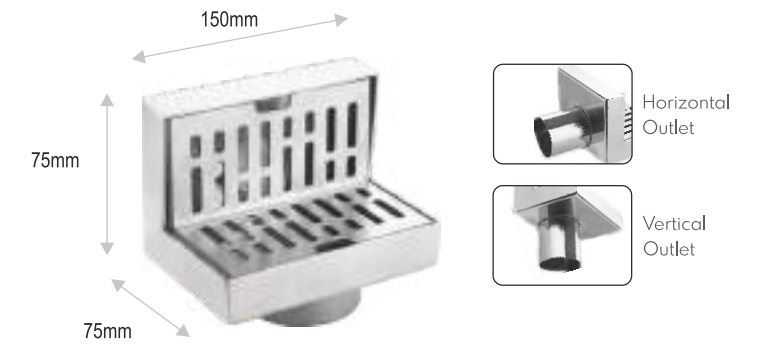

Balcony / Roof Drainer

CAT. NO.	INCH	OUTLET	M.R.P./PC
GR - 563	3 X 3 X 5	50 MM	3460/-
GR - 564	4 X 4 X 6	75 MM	3940/-