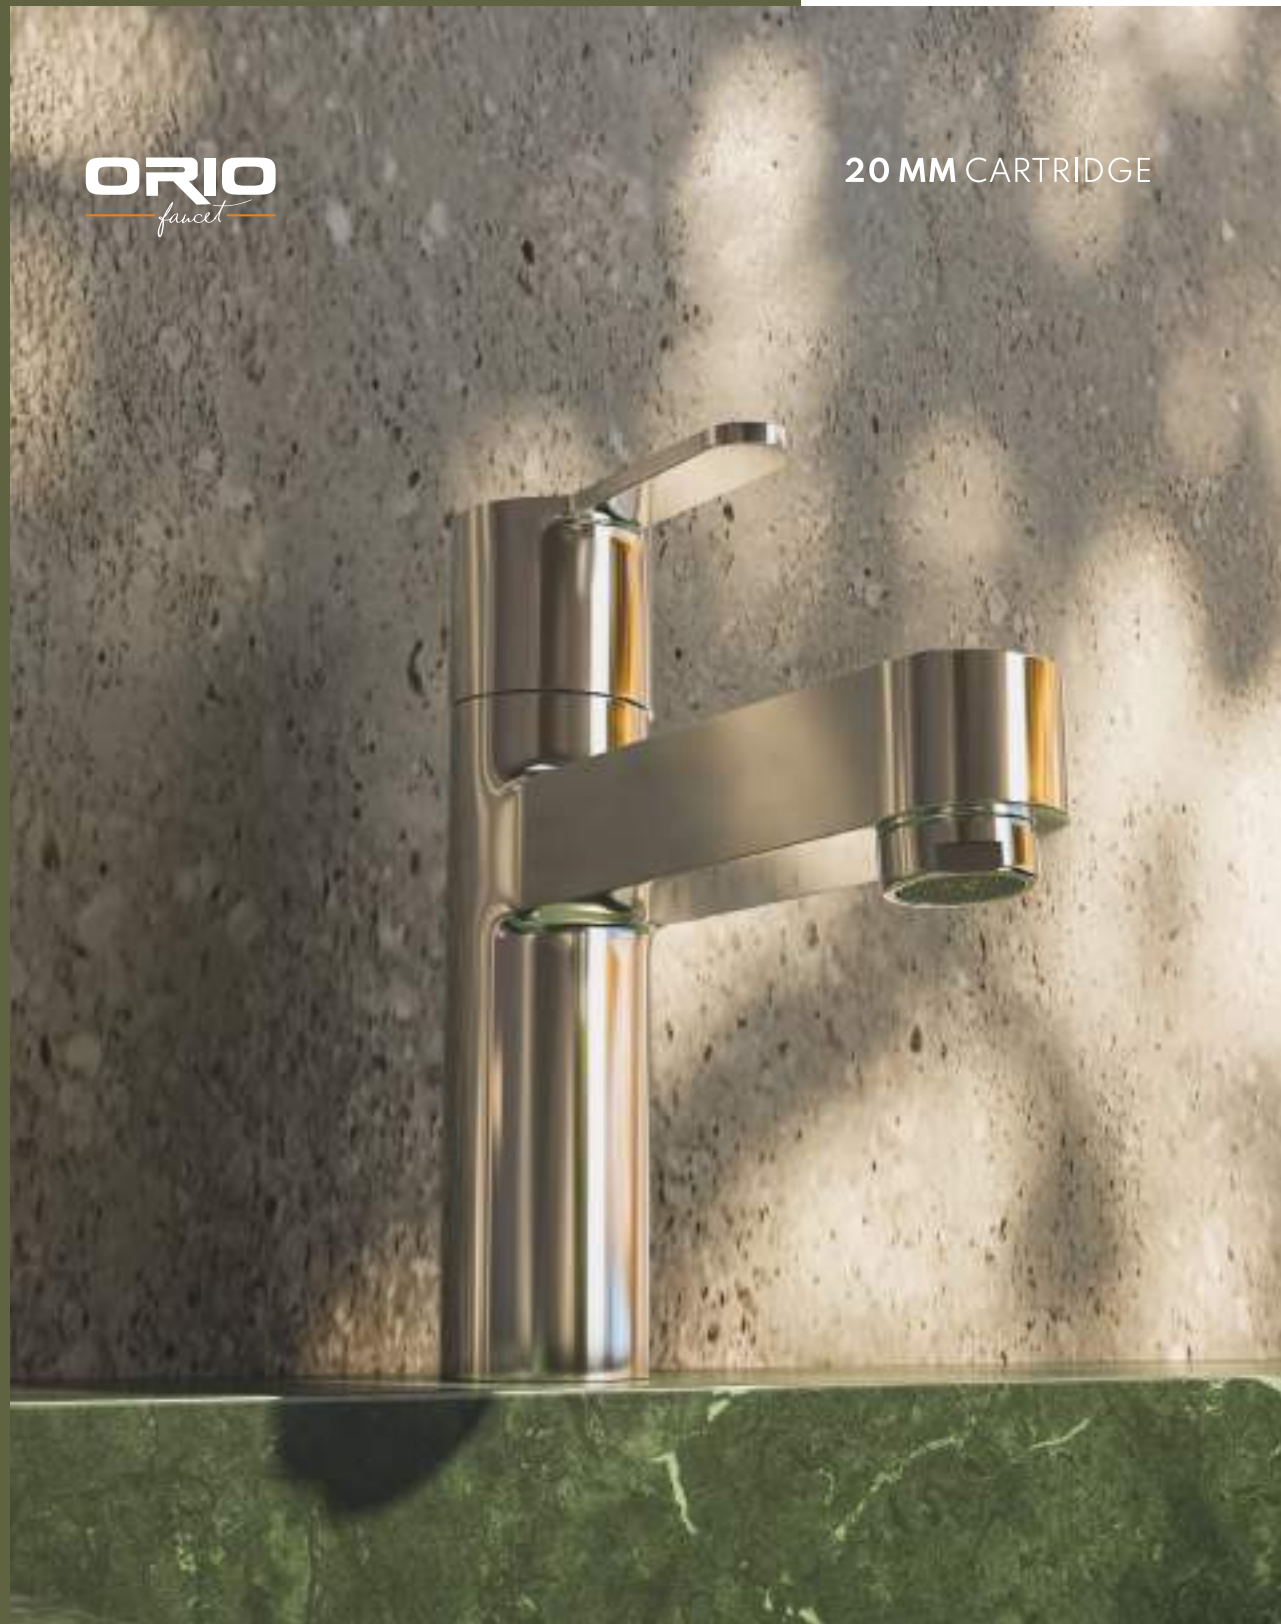

ORIO
faucet

20 MM CARTRIDGE

FUSION SMART

FUSION SMART

FU - 801
M.R.P. : 2410/-

FU - 802
M.R.P. : 1890/-

FU - 803
M.R.P. : 2190/-

FU - 804
M.R.P. : 3230/-

FU - 856
M.R.P. : 2190/-

FU - 864
M.R.P. : 2190/-

FU - 805
M.R.P. : 4390/-

FU - 806
M.R.P. : 3070/-

FU - 807
M.R.P. : 1740/-

FU - 809
M.R.P. : 2950/-

FU - 854
M.R.P. : 3730/-

FU - 843
M.R.P. : 3590/-

FU - 823
M.R.P. : 3790/-

FU - 821
M.R.P. : 3370/-

FU - 844
M.R.P. : 4200/-