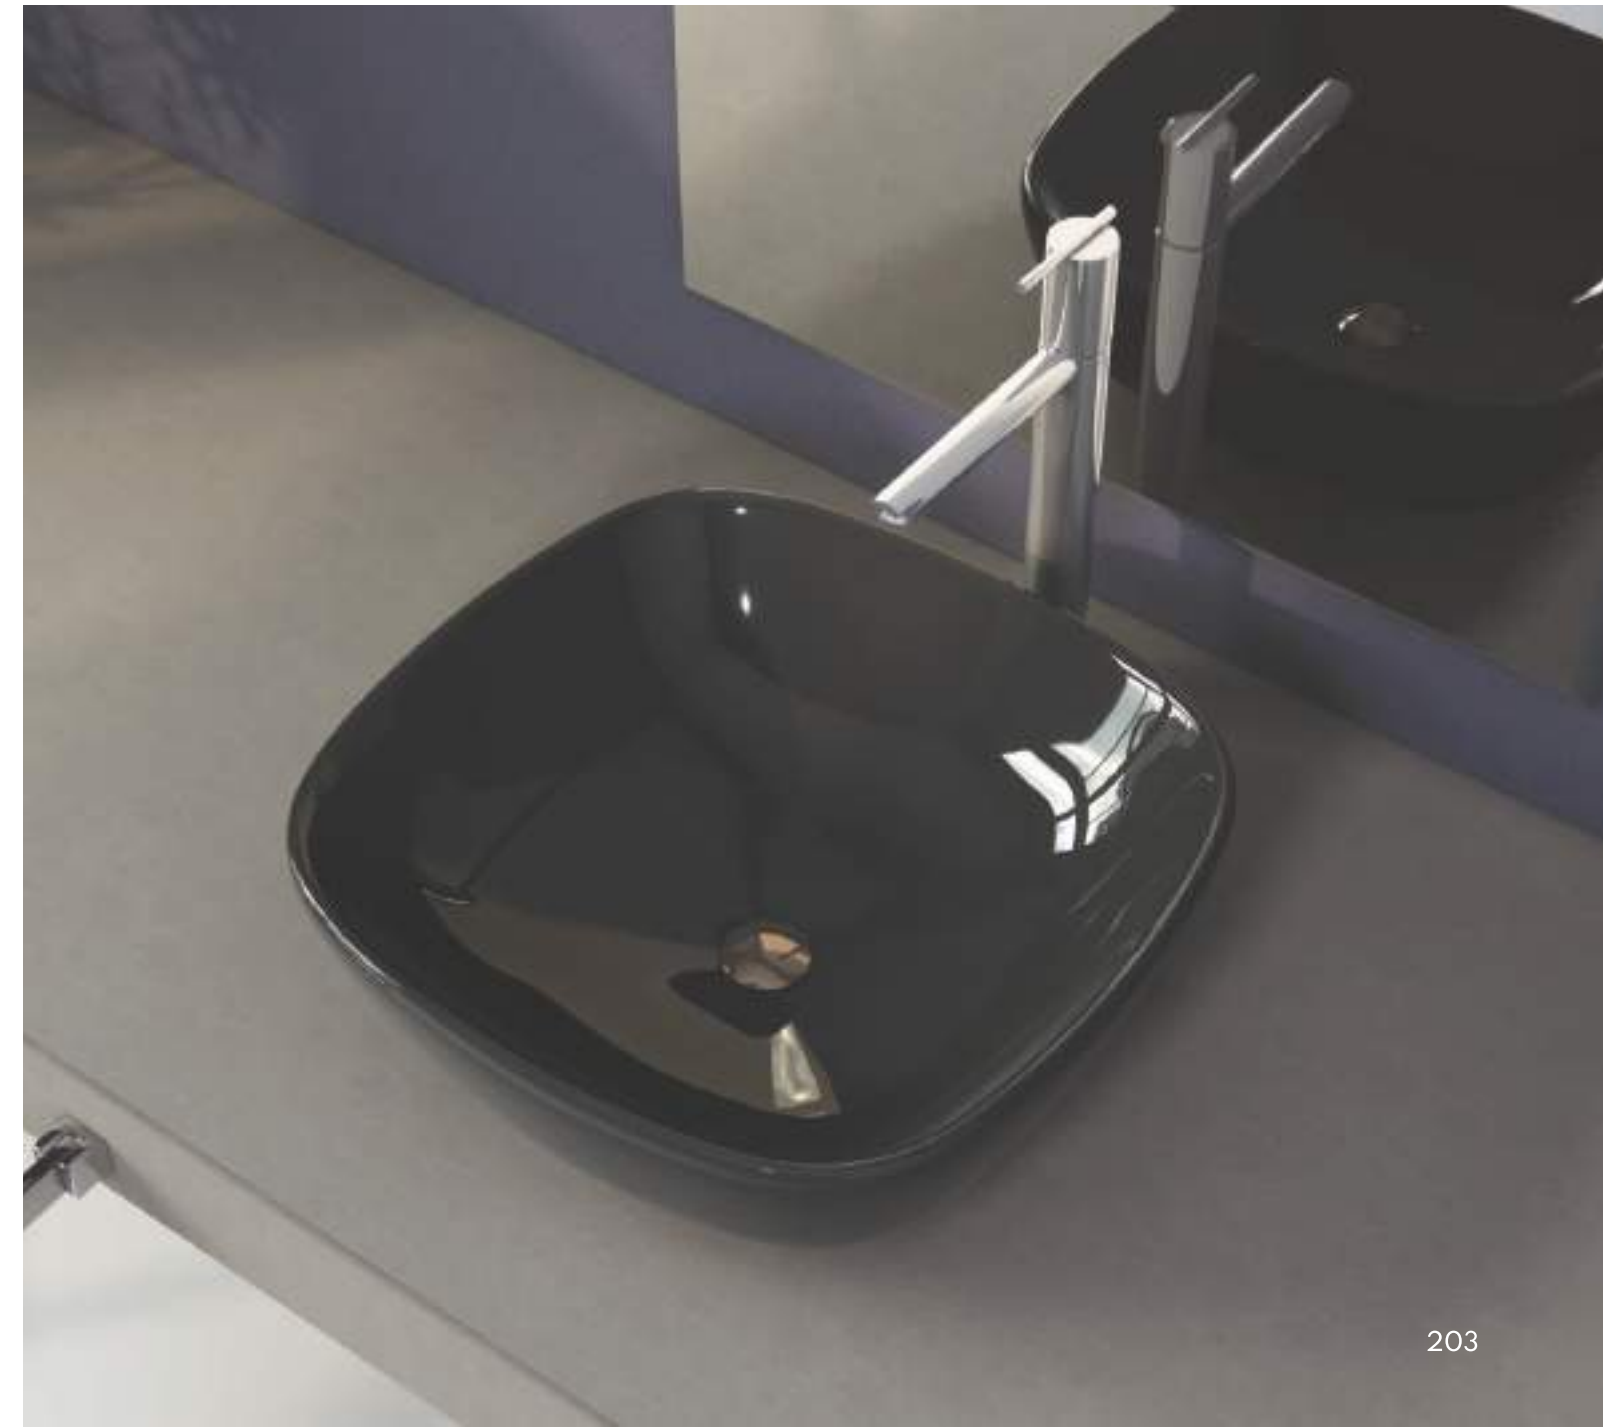

DRIP GREY BT 61

Table Top Basin
L405 x W405 x H145 mm

₹ 7,164

TABLE TOP WITH WALL MOUNTED BASIN

TABLE TOP WITH WALL MOUNTED BASIN

DYNA BT 65

Table Top With Wall Mounted Basin
L365 x W365 x H106 mm

₹ 1,686