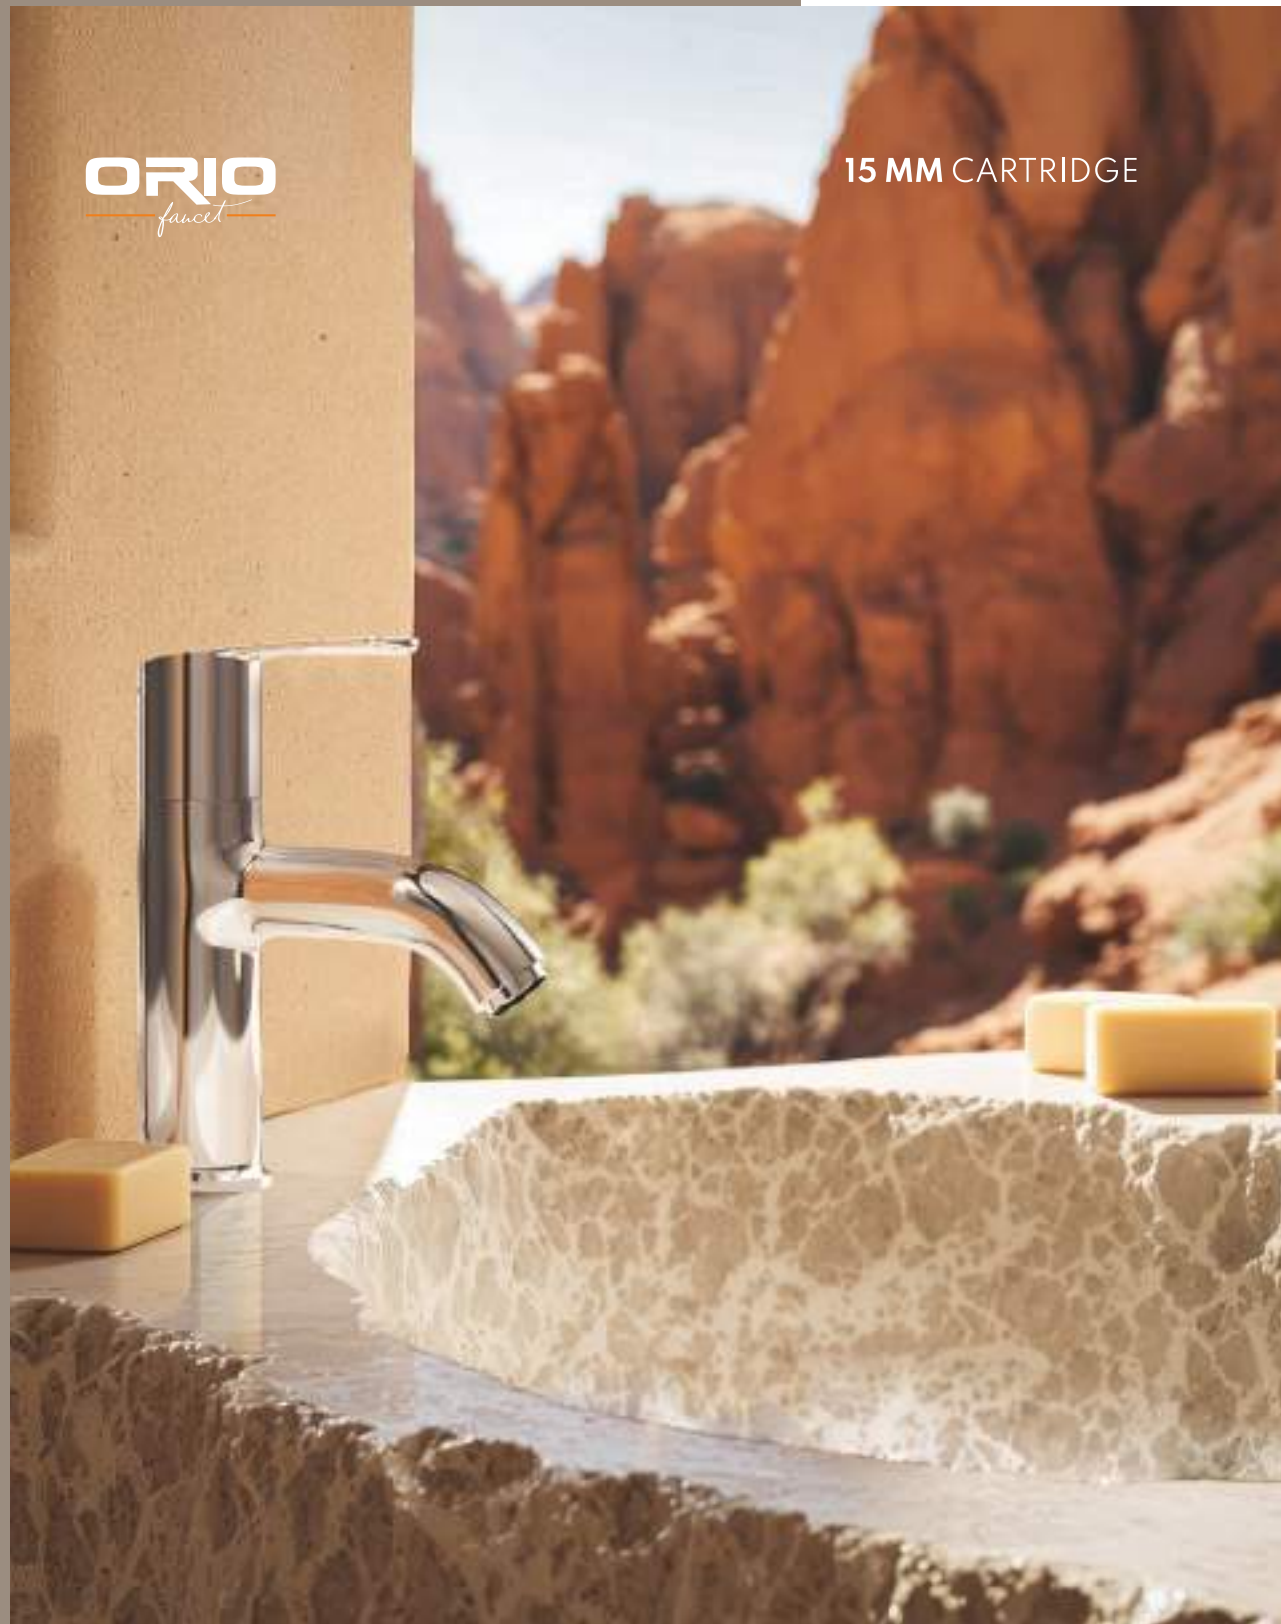

ORIO
faucet

15 MM CARTRIDGE

OMEGA

OMEGA

OM - 9001
M.R.P. : 1660/-

OM - 9037
M.R.P. : 3010/-

OM - 9002
M.R.P. : 1380/-

OM - 9003
M.R.P. : 1630/-

OM - 9004
M.R.P. : 2400/-

OM - 9005
M.R.P. : 3610/-

OM - 9006
M.R.P. : 2400/-

OM - 9007
M.R.P. : 1010/-

OM - 9064
M.R.P. : 1630/-

OM - 9009
M.R.P. : 2090/-

OM - 9039
M.R.P. : 2950/-

OM - 9027
M.R.P. : 2650/-

OM - 9028 A
M.R.P. : 2650/-

OM - 9045
M.R.P. : 3250/-

OM - 9030
M.R.P. : 3250/-

Easy Aerator
Cleaning System