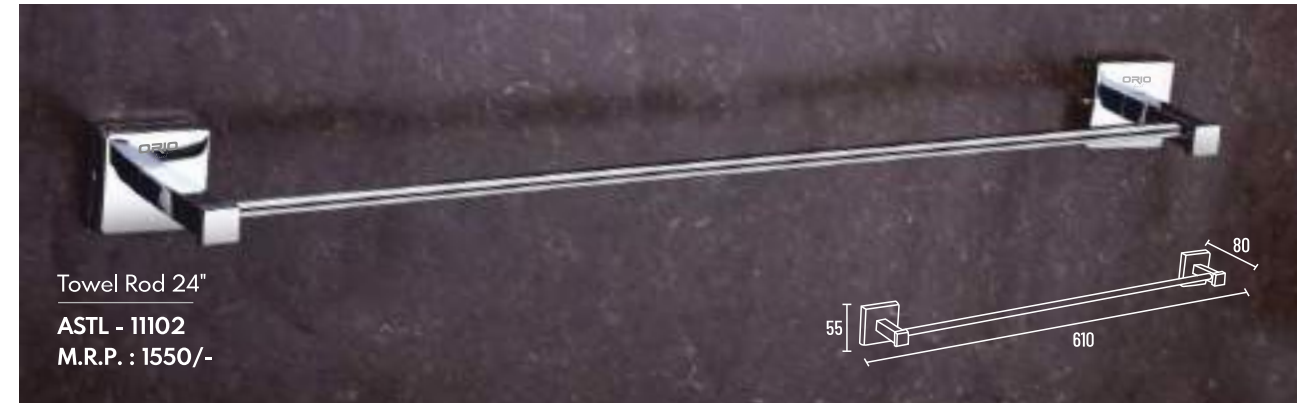

ORIO
faucet

ASTRAL

304 stainless steel

ASTRAL

ASTL - 11100
M.R.P. : 5640/-

05 PCS.SET

Towel rod, Soap Dish, Napkin Ring, Robe hook, Tumbler Holder