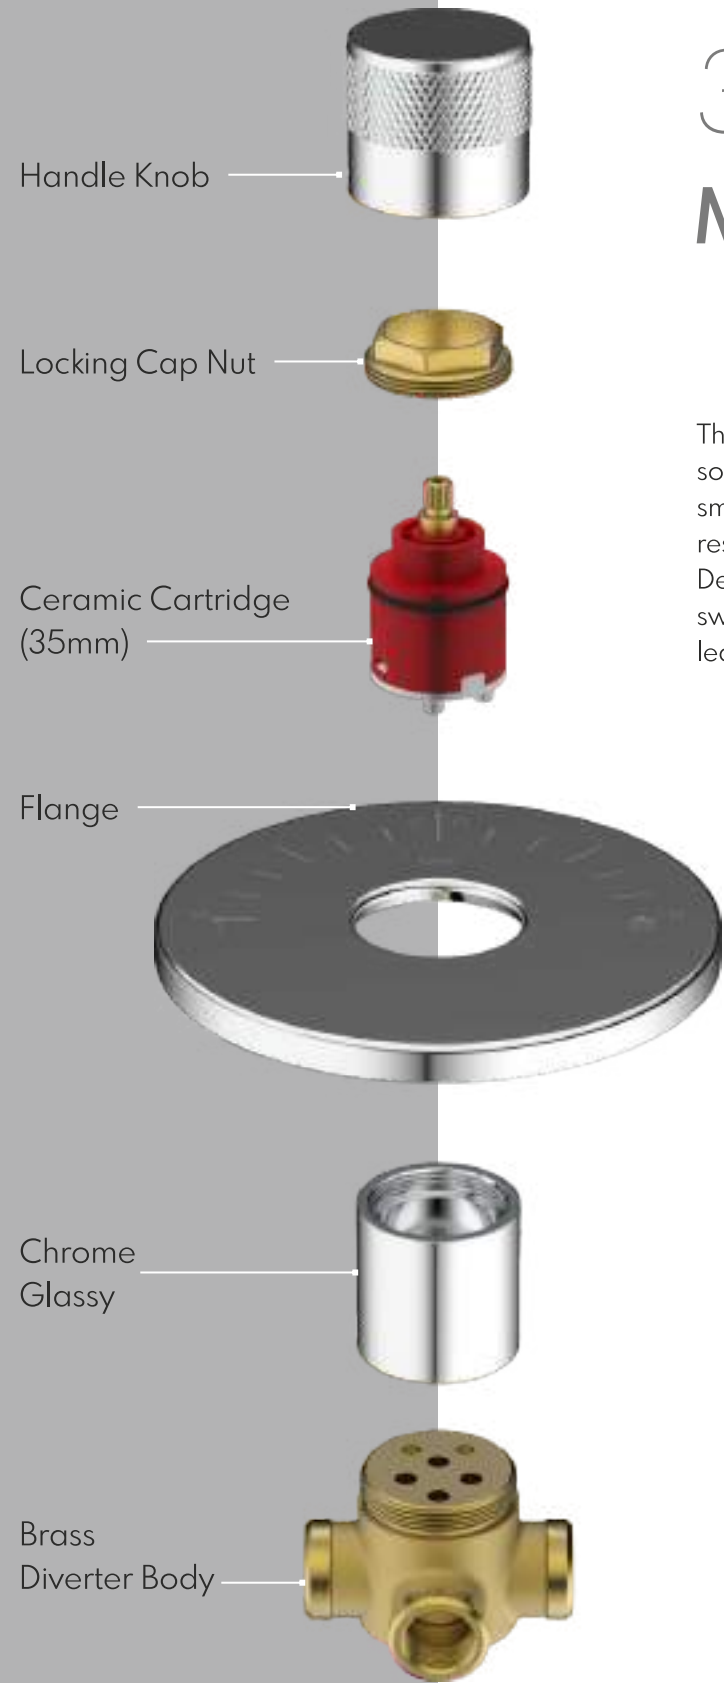

Bold & Contemporary

Black PVD Finish

PVD HIGH NECK PILLAR COCK

Redefining Elegance
with Precision Engineering

The PVD High Neck Pillar Cock is designed for discerning homes that demand style and substance. Crafted with precision-engineered High Flow cartridges, and available in three timeless finishes, it combines durability with elegance — making every interaction with water a luxury experience.

Scratch-Resistant Coating

Long-Lasting Shine

Smooth Flow Control

Eco Water-Saving Design

Technical Specifications :

Height : 12" High Neck Design

Cartridge : 25 mm Ceramic Cartridge

Body : Premium Stainless Steel 304

Finish : Advanced PVD Coating

35 MM MIXER DIVERTER

The 35 mm Mixer Diverter is a compact and durable solution for modern bathrooms. It features a smooth-functioning ceramic cartridge, a corrosion-resistant brass body, and a premium chrome finish. Designed for wall-mounted setups, it allows easy switching between shower outlets while ensuring leak-proof performance and long-lasting reliability.