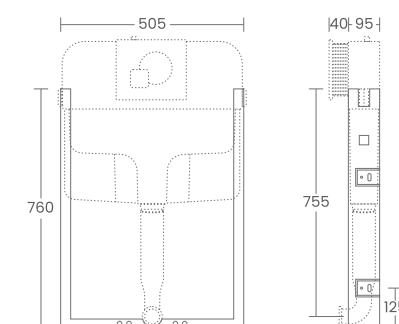

Drainage Pipe

Concealed Cistern With Chrome Switch	₹ 7,585
Full Stand With Rack Bolt	₹ 5,900
Half Stand With Rack Bolt	₹ 2,950
Set of 4 Pcs Pipe	₹ 1,685