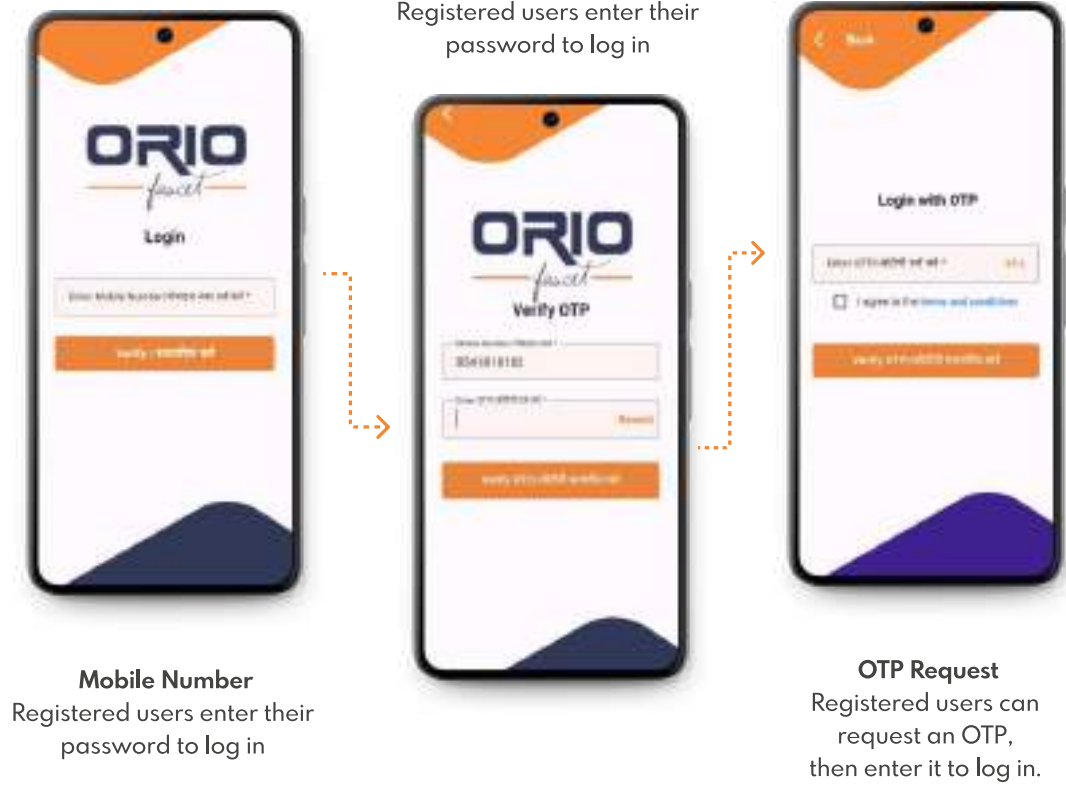

Download our app and register with:
Aadhar Number
Bank Details (for direct cashback transfers)

3. Withdraw Your Rewards

Once you reach 500 points = 500, you can withdraw directly to your bank account.
No waiting. No hassle.

Program Benefits:

- Instant Rewards for Every Product
- 100% Transparent Point System
- Fast Bank Withdrawals
- Special Bonuses & Contests
- Recognition & Appreciation from Team ORIO

Get Started Today:

Download the "Orio Plumber App" from Google Play Store
Complete your registration in just 2 minutes
Start scanning and start earning

Because You Deserve More:

At Orio, we believe "**Jab plumber khush, tab customer bhi khush!**" Let's grow together and celebrate your craftsmanship.

DOWNLOAD OUR PLUMBER APP

Login Process:

User can log in by entering their mobile number and password. If the user doesn't have a password, they can log in with an OTP as well.

Registration Process:

User needs to update KYC with some important Documents.

KYC User Details:

Post KYC Approval from the admin, the user will be able to claim the benefits. Once the KYC is approved, you can Scan the QR code